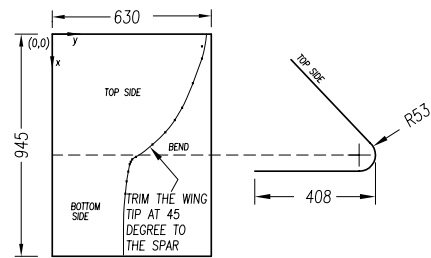

RIGHT WING TOP VIEW

APPROXIMATE CUT

x	50	100	200	300	350	400	450	500	510	520	530	560	600	650	700	800	900
y	610	610	573	529	499	461	408	341	326	320	316	310	303	298	293	290	290

1 WINGTIP NOSE SKIN
t=.025" (2 REQ'D)

2 WINGTIP REAR TOP SKIN
t=.016" (2 REQ'D)

4 FIBERGLASS WING TIP
(1L+1R REQ'D)

3 WINGTIP REAR BOTTOM SKIN
t=.016" (2 REQ'D)

WINGTIP SIDE VIEW

TOP VIEW

CHECK: THE REAR ZEE 6V7-11 AND THE REAR ZEE EXTENSION 6V7-4 ARE LEVEL WITH THE MAIN SPAR.