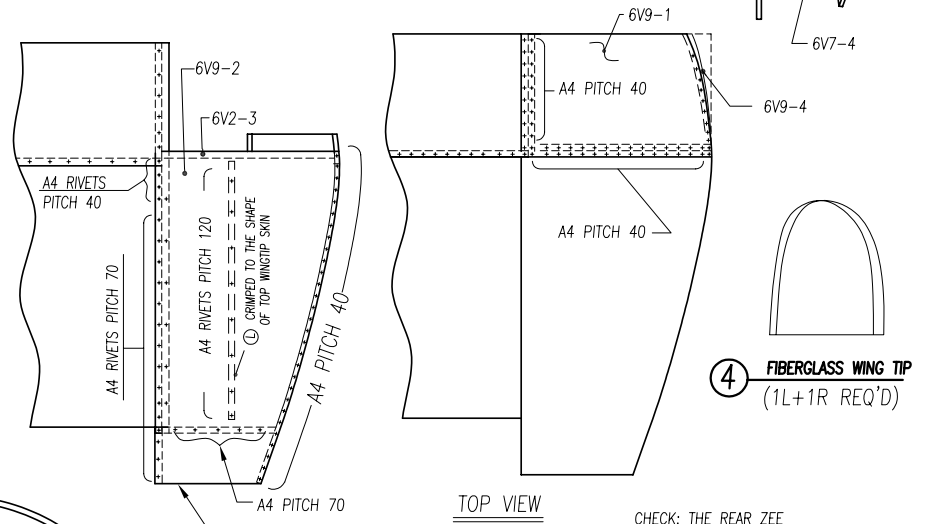

RIGHT WING TOP VIEW

APPROXIMATE CUT

x	50	100	200	300	350	400	450	500	510	520	530	560	600	650	700	800	900
y	610	610	573	529	499	461	408	341	326	320	316	310	303	298	293	290	290

1 WINGTIP NOSE SKIN
t=.025" (2 REQ'D)

2 WINGTIP REAR TOP SKIN
t=.016" (2 REQ'D)

4 FIBERGLASS WING TIP
(1L+1R REQ'D)

3 WINGTIP REAR BOTTOM SKIN
t=.016" (2 REQ'D)

WINGTIP SIDE VIEW

TOP VIEW

CHECK: THE REAR ZEE 6V7-11 AND THE REAR ZEE EXTENSION 6V7-4 ARE LEVEL WITH THE MAIN SPAR.