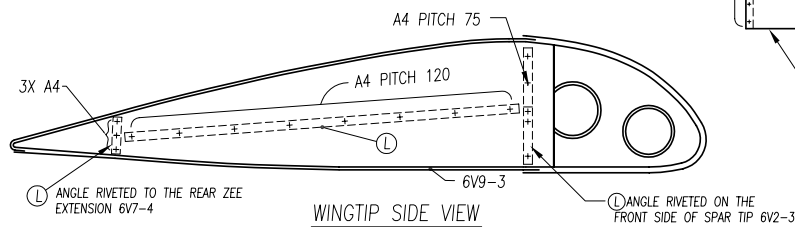

RIGHT WING TOP VIEW

APPROXIMATE CUT

x	50	100	200	300	350	400	450	500	510	520	530	560	600	650	700	800	900
y	610	610	573	529	499	461	408	341	326	320	316	310	303	298	293	290	290

1 WINGTIP NOSE SKIN
t=.025" (2 REQ'D)

2 WINGTIP REAR TOP SKIN
t=.016" (2 REQ'D)

4 FIBERGLASS WING TIP
(1L+1R REQ'D)

3 WINGTIP REAR BOTTOM SKIN
t=.016" (2 REQ'D)

WINGTIP SIDE VIEW

TOP VIEW

CHECK: THE REAR ZEE 6V7-11 AND THE REAR ZEE EXTENSION 6V7-4 ARE LEVEL WITH THE MAIN SPAR.