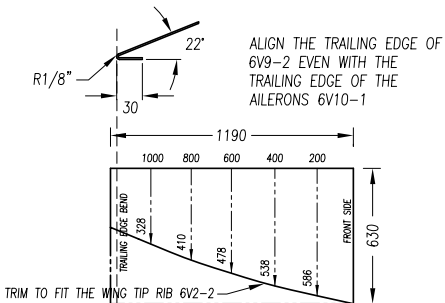

RIGHT WING TOP VIEW

APPROXIMATE CUT

x	50	100	200	300	350	400	450	500	510	520	530	560	600	650	700	800	900
y	610	610	573	529	499	461	408	341	326	320	316	310	303	298	293	290	290

1 WINGTIP NOSE SKIN
t=.025" (2 REQ'D)

2 WINGTIP REAR TOP SKIN
t=.016" (2 REQ'D)

4 FIBERGLASS WING TIP
(1L+1R REQ'D)

3 WINGTIP REAR BOTTOM SKIN
t=.016" (2 REQ'D)

WINGTIP SIDE VIEW

TOP VIEW

CHECK: THE REAR ZEE 6V7-11 AND THE REAR ZEE EXTENSION 6V7-4 ARE LEVEL WITH THE MAIN SPAR.