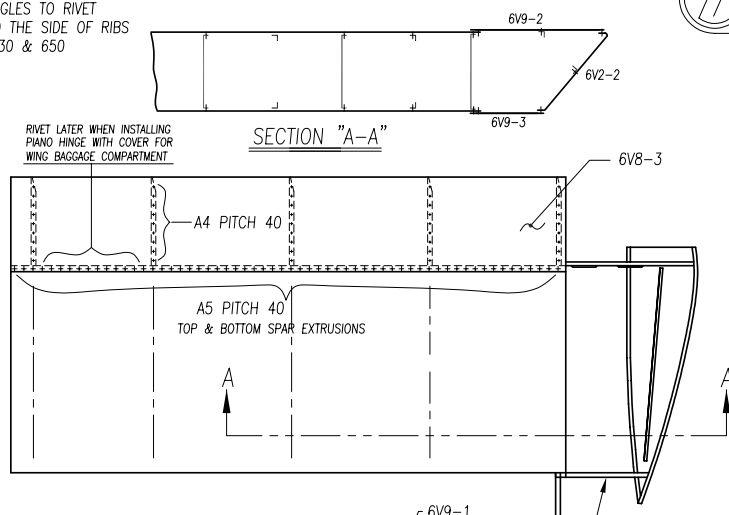

RIGHT WING TOP VIEW

APPROXIMATE CUT

x	50	100	200	300	350	400	450	500	510	520	530	560	600	650	700	800	900
y	610	610	573	529	499	461	408	341	326	320	316	310	303	298	293	290	290

1 WINGTIP NOSE SKIN
t=.025" (2 REQ'D)

2 WINGTIP REAR TOP SKIN
t=.016" (2 REQ'D)

4 FIBERGLASS WING TIP
(1L+1R REQ'D)

3 WINGTIP REAR BOTTOM SKIN
t=.016" (2 REQ'D)

WINGTIP SIDE VIEW

TOP VIEW

CHECK: THE REAR ZEE 6V7-11 AND THE REAR ZEE EXTENSION 6V7-4 ARE LEVEL WITH THE MAIN SPAR.