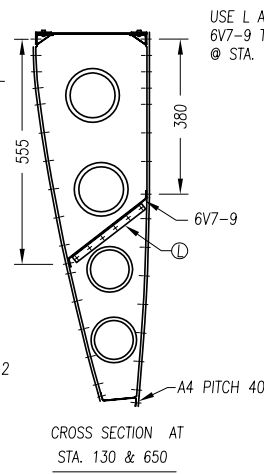

RIGHT WING TOP VIEW

APPROXIMATE CUT

x	50	100	200	300	350	400	450	500	510	520	530	560	600	650	700	800	900
y	610	610	573	529	499	461	408	341	326	320	316	310	303	298	293	290	290

1 WINGTIP NOSE SKIN
t=.025" (2 REQ'D)

2 WINGTIP REAR TOP SKIN
t=.016" (2 REQ'D)

4 FIBERGLASS WING TIP
(1L+1R REQ'D)

3 WINGTIP REAR BOTTOM SKIN
t=.016" (2 REQ'D)

WINGTIP SIDE VIEW

TOP VIEW

CHECK: THE REAR ZEE 6V7-11 AND THE REAR ZEE EXTENSION 6V7-4 ARE LEVEL WITH THE MAIN SPAR.

ZODIAC
CH 601 HD

RIGHT WING SKIN RIVETING

6-V-9