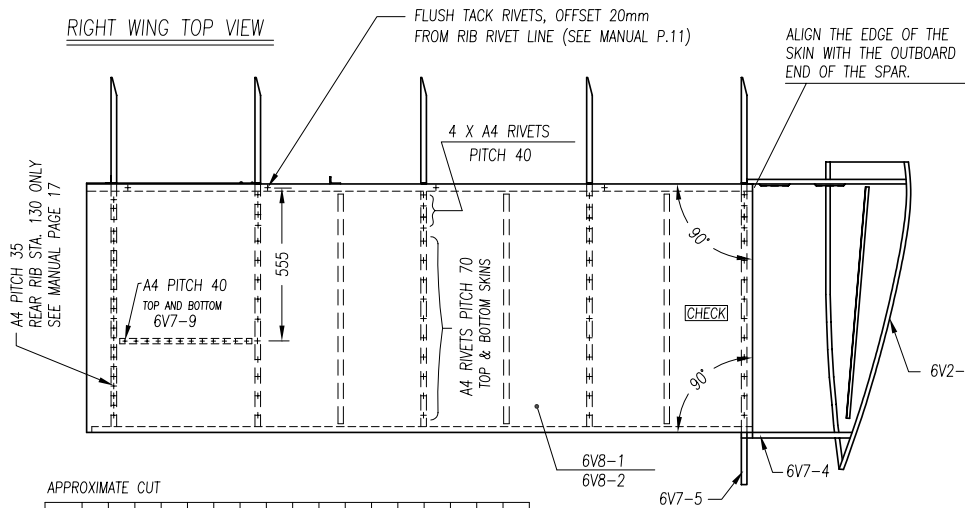

RIGHT WING TOP VIEW

APPROXIMATE CUT

x	50	100	200	300	350	400	450	500	510	520	530	560	600	650	700	800	900
y	610	610	573	529	499	461	408	341	326	320	316	310	303	298	293	290	290

1 WINGTIP NOSE SKIN
t=.025" (2 REQ'D)

2 WINGTIP REAR TOP SKIN
t=.016" (2 REQ'D)

4 FIBERGLASS WING TIP
(1L+1R REQ'D)

3 WINGTIP REAR BOTTOM SKIN
t=.016" (2 REQ'D)

WINGTIP SIDE VIEW

TOP VIEW

CHECK: THE REAR ZEE 6V7-11 AND THE REAR ZEE EXTENSION 6V7-4 ARE LEVEL WITH THE MAIN SPAR.

ZODIAC
CH 601 HD

RIGHT WING SKIN RIVETING

6-V-9