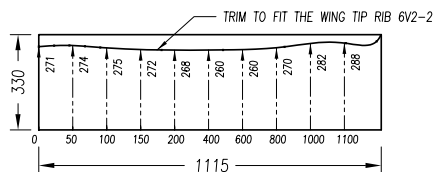

RIGHT WING TOP VIEW

APPROXIMATE CUT

x	50	100	200	300	350	400	450	500	510	520	530	560	600	650	700	800	900
y	610	610	573	529	499	461	408	341	326	320	316	310	303	298	293	290	290

1 WINGTIP NOSE SKIN
t=.025" (2 REQ'D)

2 WINGTIP REAR TOP SKIN
t=.016" (2 REQ'D)

4 FIBERGLASS WING TIP
(1L+1R REQ'D)

3 WINGTIP REAR BOTTOM SKIN
t=.016" (2 REQ'D)

WINGTIP SIDE VIEW

TOP VIEW

CHECK: THE REAR ZEE 6V7-11 AND THE REAR ZEE EXTENSION 6V7-4 ARE LEVEL WITH THE MAIN SPAR.