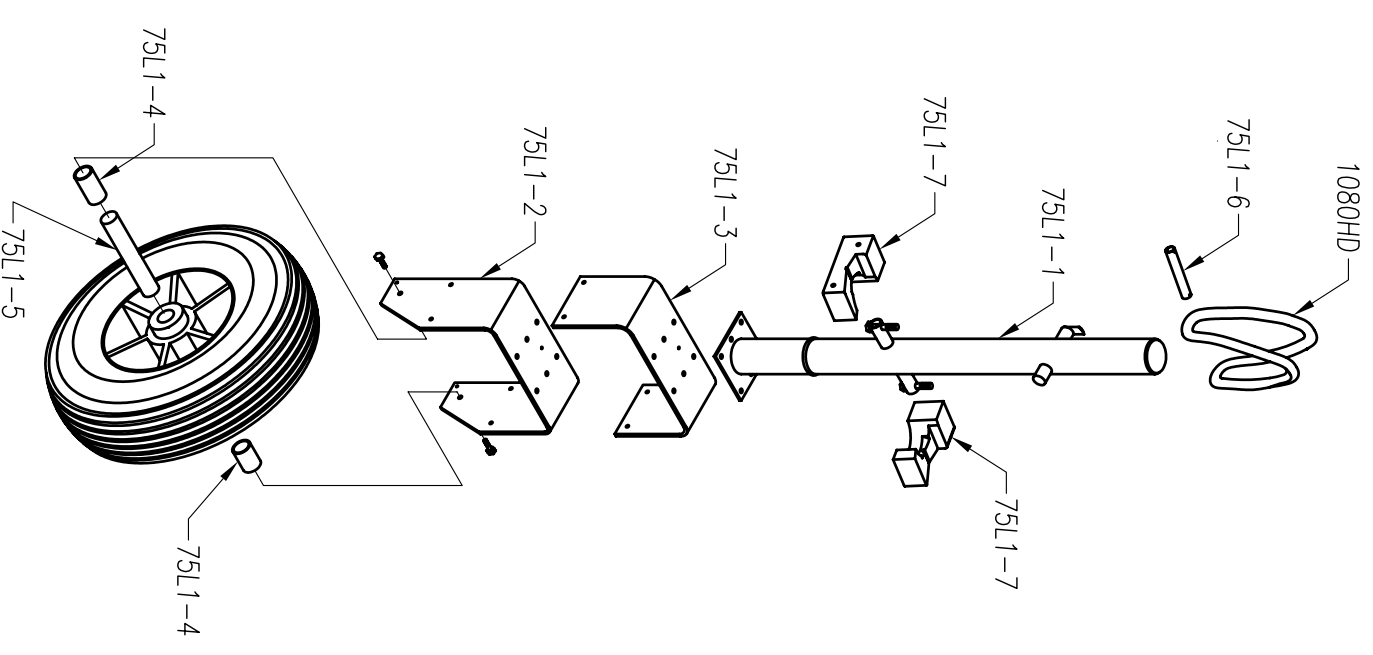

75F14-3	GEAR STRUT FITTING
75L1-1	NOSE GEAR LEG
75L1-2	NOSE WHEEL FORK
75L1-3	NOSE WHEEL FORK DOUBLER
75L1-4	AXLE SPACER
75L1-5	NOSE WHEEL AXLE
75L1-6	BUNGEE PIN
75L1-7	NOSE GEAR BOTTOM BEARING
75L2-1	TUNDRA MAIN GEAR SPRING
75L2-2	MAIN GEAR SUPPORT RUBBER
75L2-3	MAIN GEAR SUPPORT

STOL
CH 750

LANDING GEAR
EXPLODED VIEW

75-LX-1
DATE: 07/09

copyright © 2008 CHRIS HENITZ zenithair.com