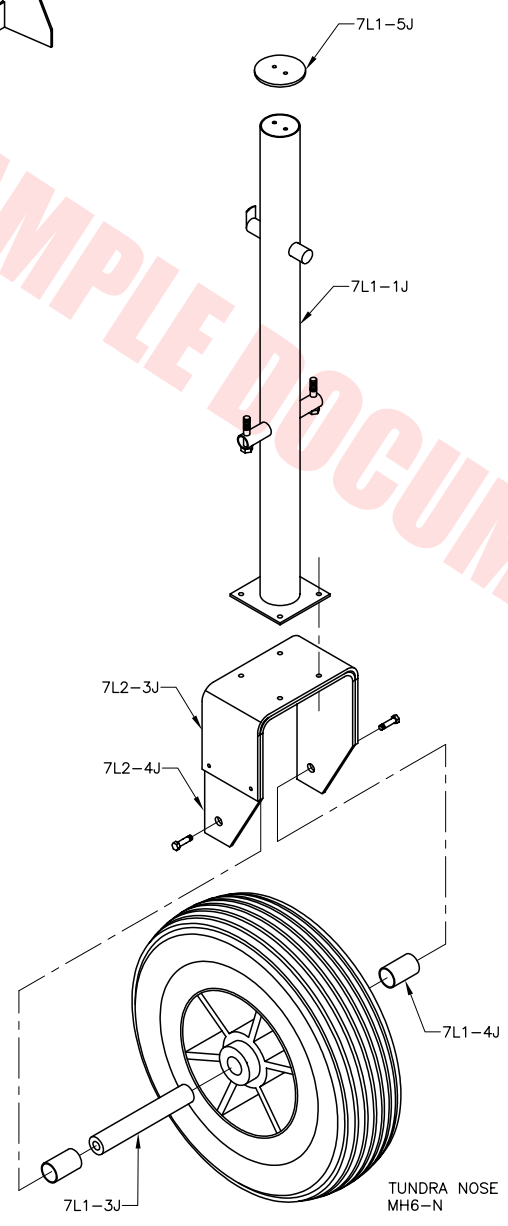

7F17-1SP  
(RIGHT SIDE)

7L2-1J

7L2-2

TUNDRA 3/4" AXLE W/  
BRAKE MOUNT  
WH2AXLE7

TUNDRA MAIN WHEEL &  
DISK BRAKE W/ DUAL CALIPERS  
MH6BD.75

BRAKE RELINE KIT  
BRL-2

7L1-5J

7L1-1J

7L2-3J

7L2-4J

7L1-4J

7L1-3J

TUNDRA NOSE WHEEL  
MH6-N

BUNGEE 9010HD

FRWD →

TUNDRA TIRE 800X6 4PLY  
T9X6

TUNDRA TUBE W/ BENT FILLER  
TU800X6/7

STOL  
CH 701

LANDING GEAR / NOSE GEAR

7-L-0

COPYRIGHT © 2001 ZENITH AIRCRAFT CO. WWW.ZENITHAIR.COM

EDITION: 4th 06/2001