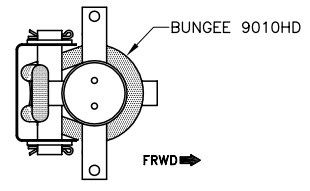

7F17-1SP  
(RIGHT SIDE)

7L2-1J

7L2-2

TUNDRA 3/4" AXLE W/  
BRAKE MOUNT  
WH2AXLE7

TUNDRA MAIN WHEEL &  
DISK BRAKE W/ DUAL CALIPERS  
MH6BD.75

BRAKE RELINE KIT  
BRL-2

7L1-5J

7L1-1J

7L2-3J

7L2-4J

7L1-4J

7L1-3J

TUNDRA NOSE WHEEL  
MH6-N

BUNGEE 9010HD

FRWD →

TUNDRA TIRE 800X6 4PLY  
T9X6

TUNDRA TUBE W/ BENT FILLER  
TU800X6/7

STOL  
CH 701

LANDING GEAR / NOSE GEAR

7-L-0

COPYRIGHT © 2001 ZENITH AIRCRAFT CO. WWW.ZENITHAIR.COM

EDITION: 4th 06/2001