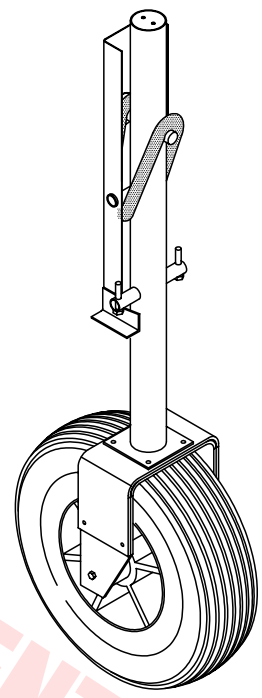

7F17-1SP  
(RIGHT SIDE)

7L2-1J

7L2-2

TUNDRA 3/4" AXLE W/  
BRAKE MOUNT  
WH2AXLE7

TUNDRA MAIN WHEEL &  
DISK BRAKE W/ DUAL CALIPERS  
MH6BD.75

BRAKE RELINE KIT  
BRL-2

7L1-5J

7L1-1J

7L2-3J

7L2-4J

7L1-4J

7L1-3J

TUNDRA NOSE WHEEL  
MH6-N

BUNGEE 9010HD

FRWD →

TUNDRA TIRE 800X6 4PLY  
T9X6

TUNDRA TUBE W/ BENT FILLER  
TU800X6/7

STOL  
CH 701

LANDING GEAR / NOSE GEAR

7-L-0

COPYRIGHT © 2001 ZENITH AIRCRAFT CO. WWW.ZENITHAIR.COM

EDITION: 4th 06/2001